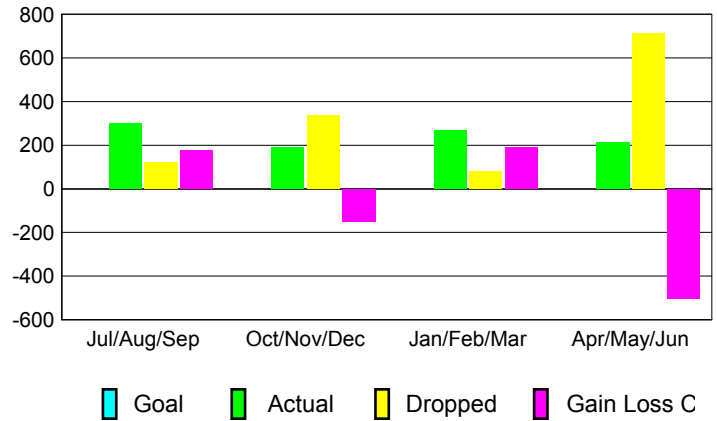

Membership Results 2012-2013
Goal, New, Dropped, Gain/Loss