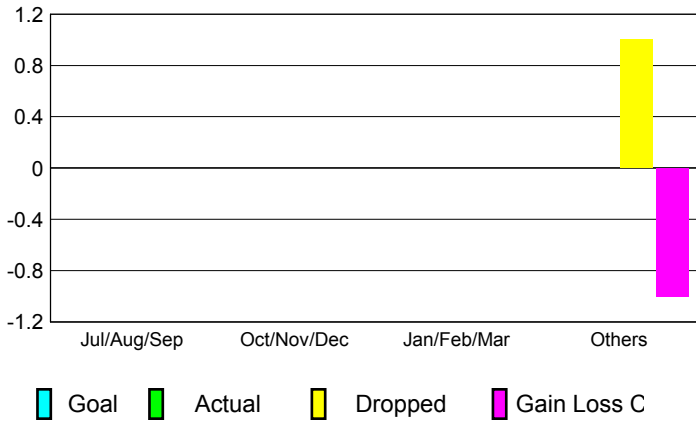

GMT: **BYEONG-DEOK KIM**

Location: **REPUBLIC OF KOREA**

GMT CA: **5**

**CLUBS**

Month	New Club Goal	Actual New Clubs	Actual Dropped Clubs	Gain/Loss of Clubs
<b>2012-2013</b>				
Jul/Aug/Sep	0	0	0	0
Oct/Nov/Dec	0	0	0	0
Jan/Feb/Mar	0	0	0	0
Apr/May/Jun	0	0	1	-1
<b>Totals</b>	<b>0</b>	<b>0</b>	<b>1</b>	<b>-1</b>

**Club Results 2012-2013**  
Goal, New, Dropped, Gain/Loss

**MEMBERSHIP**

Month	Net Memb Goal	Actual New Memb	Actual Dropped Memb	Gain/Loss of Memb
<b>2012-2013</b>				
Jul/Aug/Sep	0	297	121	176
Oct/Nov/Dec	0	188	338	-150
Jan/Feb/Mar	0	268	81	187
Apr/May/Jun	0	214	714	-500
<b>Totals</b>	<b>0</b>	<b>967</b>	<b>1254</b>	<b>-287</b>